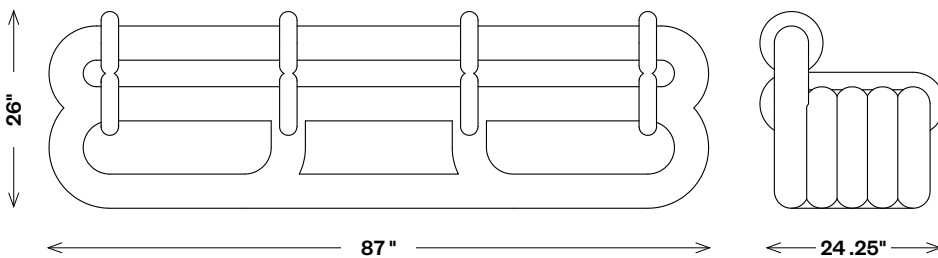

Nudo Sofa

FSO22022

Materials Shown

Fior Di Bosco

Dimensions

Width: 87"

Depth: 24.25"

Height: 26"

Seat Height: 16"

Finishes

Please contact
conciierge@kellywearstler.com for
inquiries regarding custom materials
and finishes